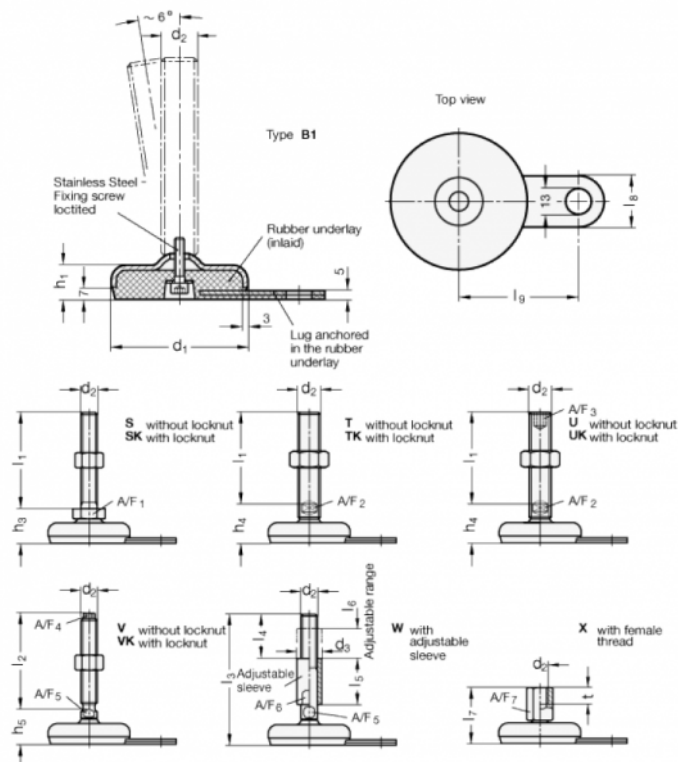

Article number: 2033100M840B1SK
 Description: E+G levelling foot
 GN 33-100-M8-40-B1-SK, Stainless steel
 Note: SK With nut, External hexagon at the bottom

Measures

- A/F1 = 17
- d1 = 100
- d2 = M8
- h1 = 21
- h3 = 29
- l1 = 40
- l8 = 30
- l9 = 80